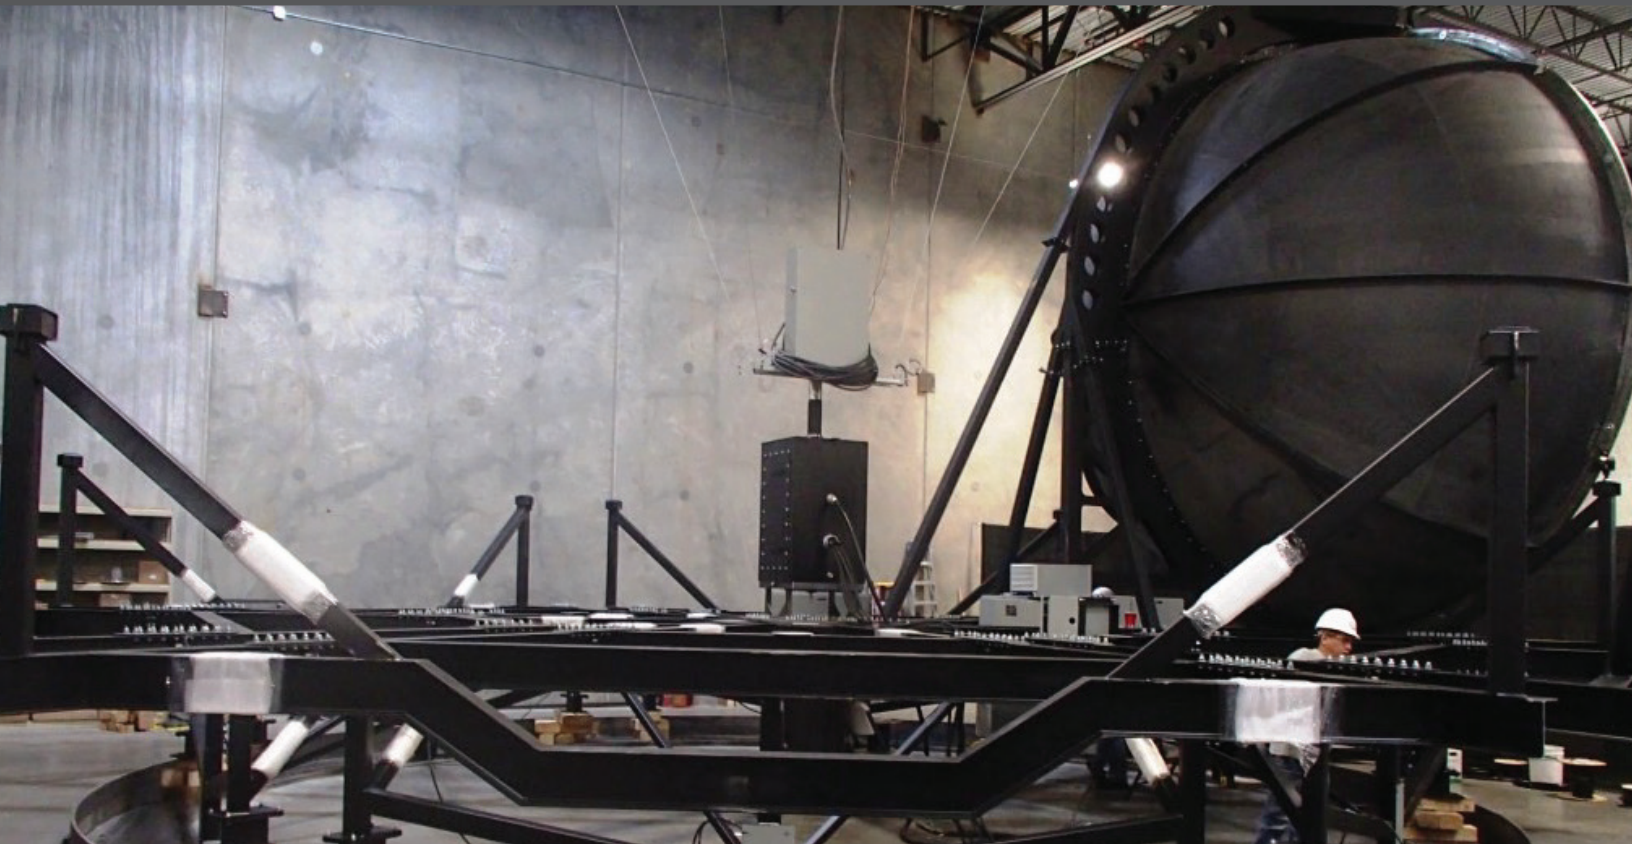

# SHOW ACTION EQUIPMENT

Our Show Action Equipment takes lifting, animating, and projecting rides to the next level. Setpoint specializes in working with your ideas and themes to combine show action sets with ride systems. These heavy-duty and highly-reliable solutions enhance your creative team's ability to produce unique shows, while keeping the attractions safe and exciting for riders of all ages.

# SHOW ACTION EQUIPMENT

At Setpoint, the **Genius Within** means sustaining the magic with 100% reliability and no show stoppages. We understand the importance of the show, and that broken equipment means a compromised guest experience. That is why we design and manufacture show action equipment that exceeds the industries highest uptime and safety requirements.