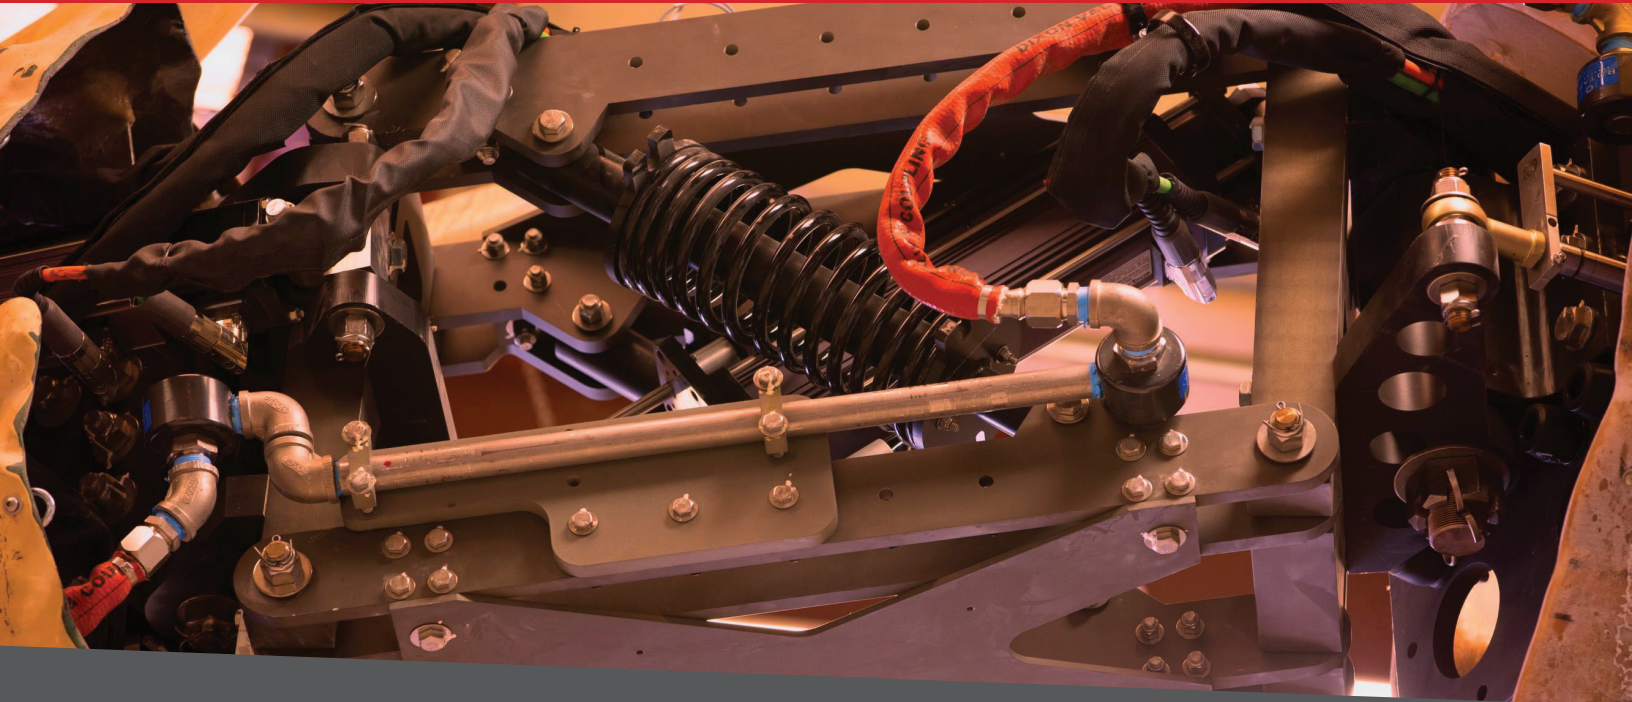

# SHOW ACTION EQUIPMENT

Our Show Action Equipment takes lifting, animating, and projecting rides to the next level. Setpoint specializes in working with your ideas and themes to combine show action sets with ride systems. These heavy-duty and highly-reliable solutions enhance your creative team's ability to produce unique shows, while keeping the attractions safe and exciting for riders of all ages.

# SHOW ACTION EQUIPMENT

At Setpoint, the **Genius Within** means sustaining the magic with 100% reliability and no show stoppages. We understand the importance of the show, and that broken equipment means a compromised guest experience. That is why we design and manufacture show action equipment that exceeds the industries highest uptime and safety requirements.

To achieve these incredible results, Setpoint commits 25+ years of creativity, intelligence, perseverance, hard work and a commitment in meeting promises. Setpoint brings over 160 combined years of engineering and custom manufacturing experience, creating over 80 attractions, many of them are world-first or one-of-a-kind attractions.